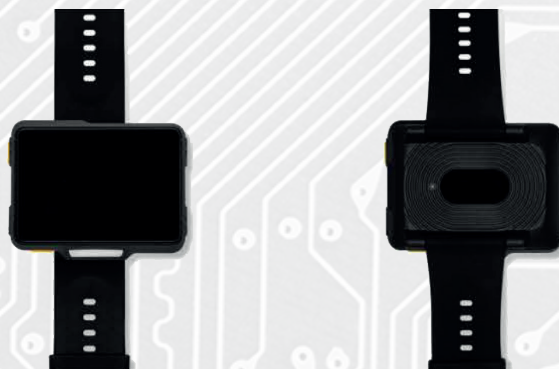

Pluriservice Spa

Via F. Santi, 22 - Z.Ind. Bassette 48123 Ravenna (RA)
Tel. 0544 456669 - Fax 0544 688954
Capitale sociale i.v.: 1.000.000,00 €
commerciale@pluriservice.it